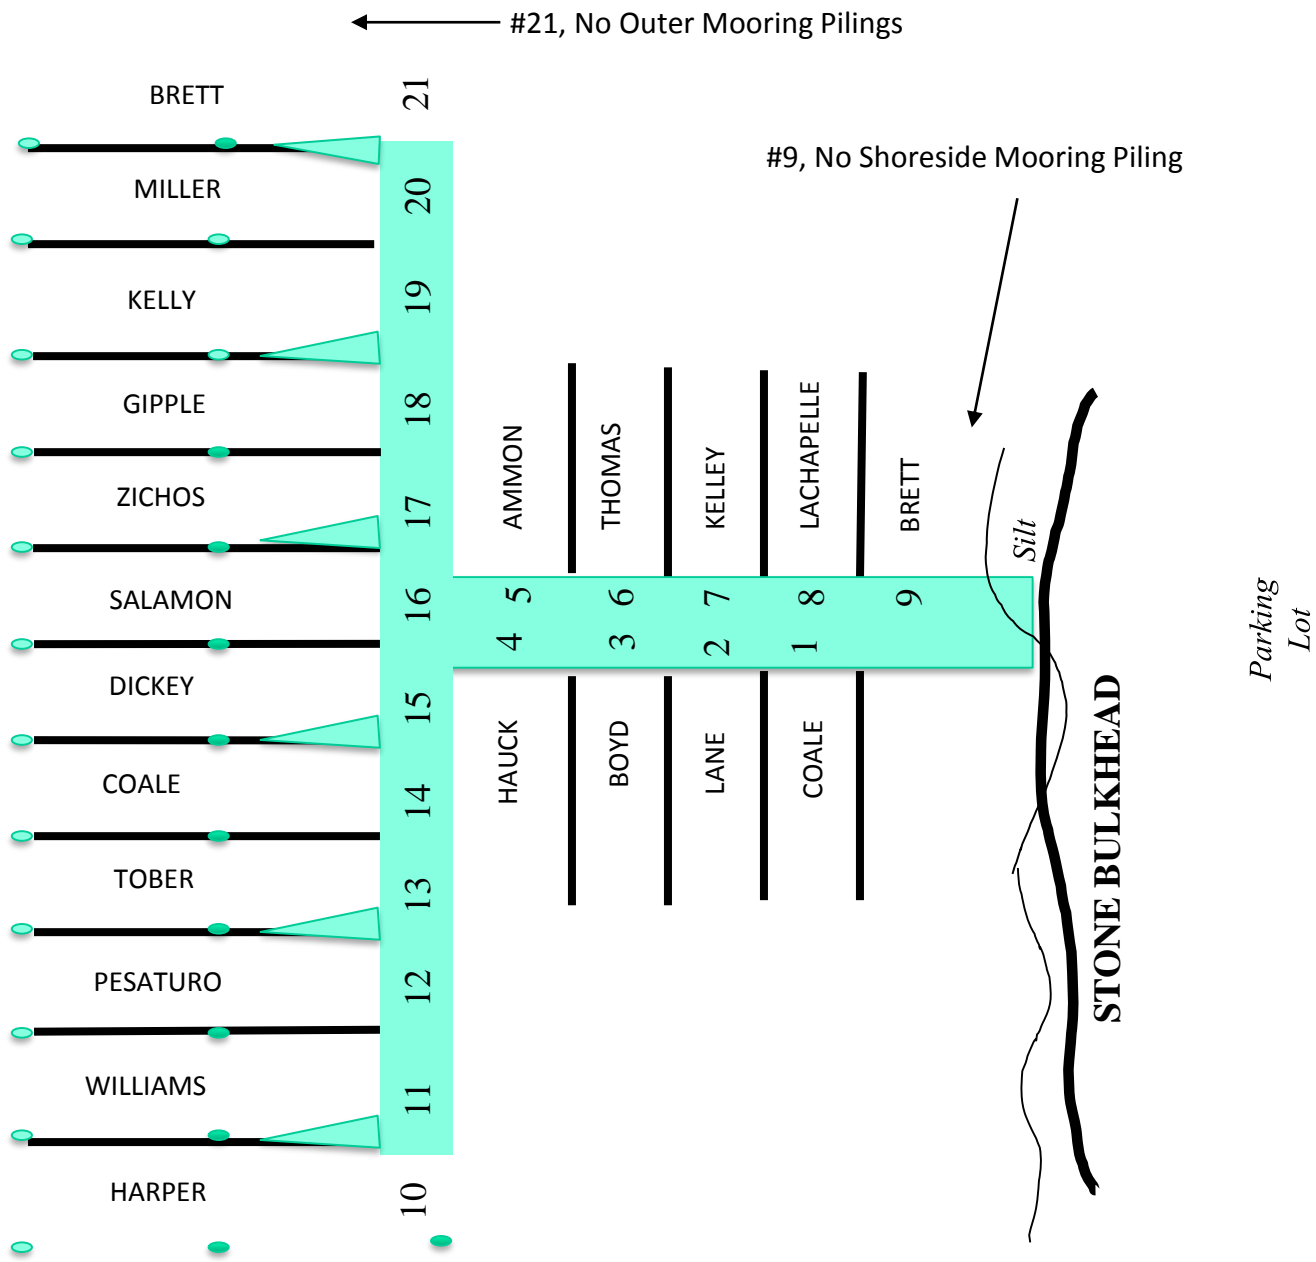

# 2019 Dock 2 Slip Assignments – June 1, 2019

# 2019 Dock 1 Slip Assignments - April 17, 2019

(dimensions are in feet, not to scale, depth markings approximate)

## Floating Dock Diagram

## Lynch Point Dock and Beach