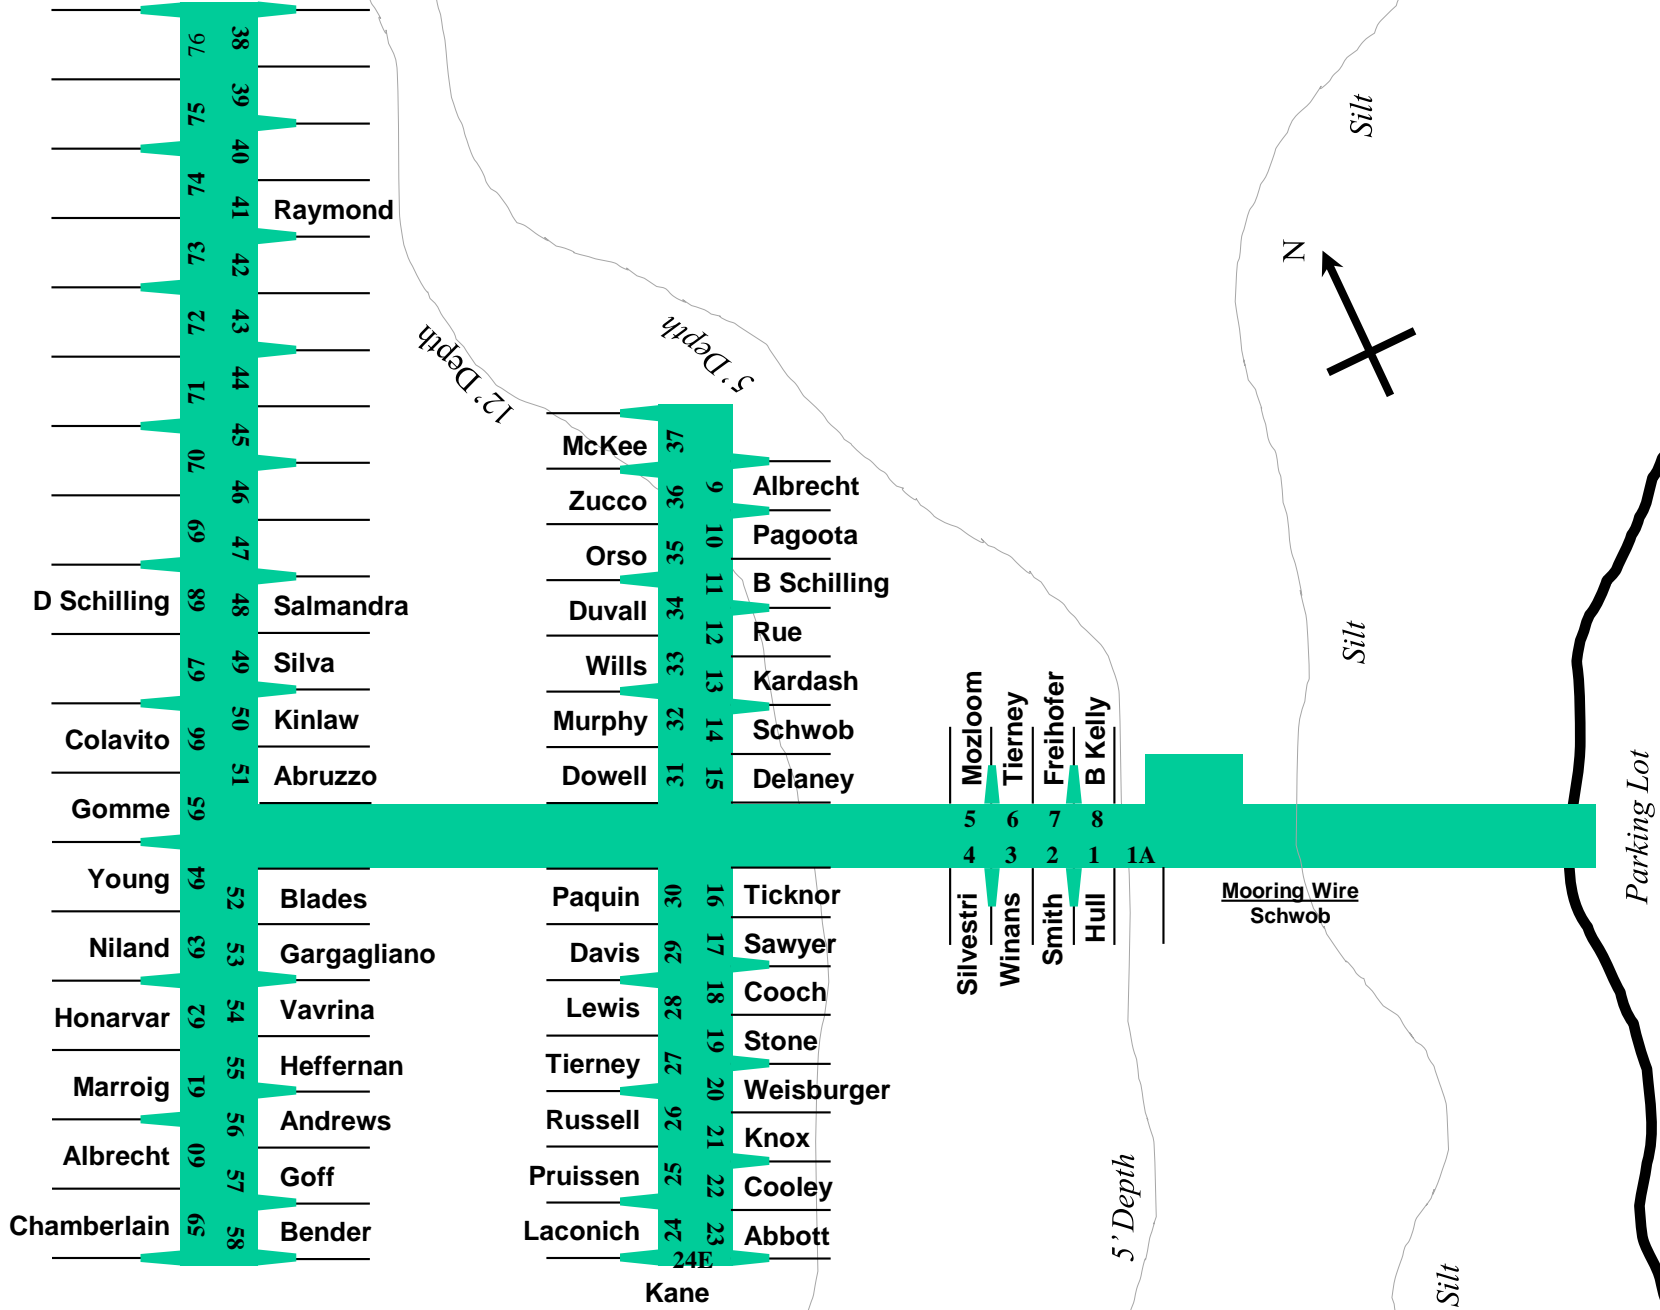

# 2019 Dock 2 Slip Assignments – June 1, 2019

# 2019 Dock 1 Slip Assignments - April 17, 2019

(dimensions are in feet, not to scale, depth markings approximate)

## Floating Dock Diagram

## Lynch Point Dock and Beach