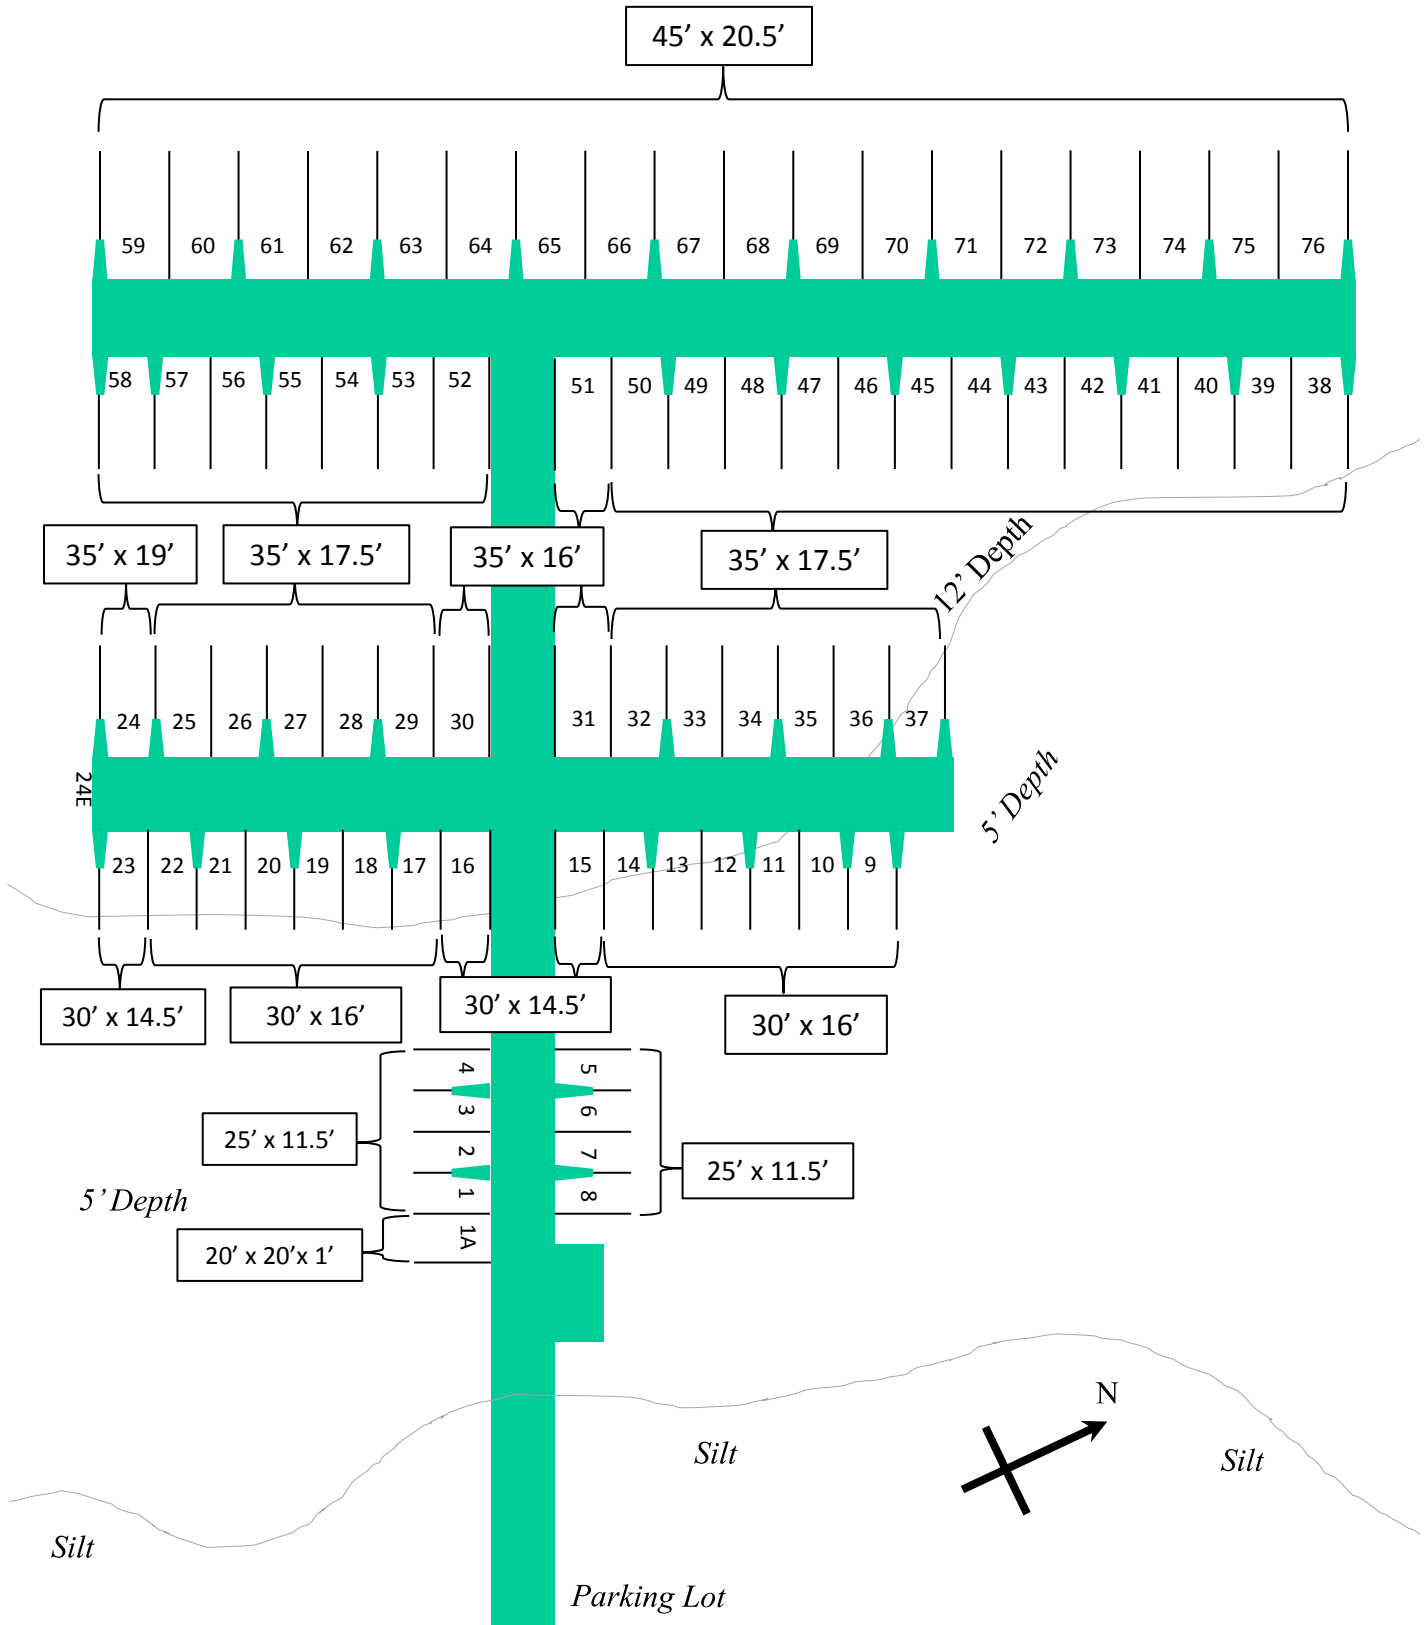

Dock 1 Diagram

(dimensions are in feet, not to scale, depth markings approximate)

Dock 2 Slip Diagram

(dimensions are in feet, not to scale, depth markings approximate)

Floating Dock Diagram

Lynch Point Dock and Beach