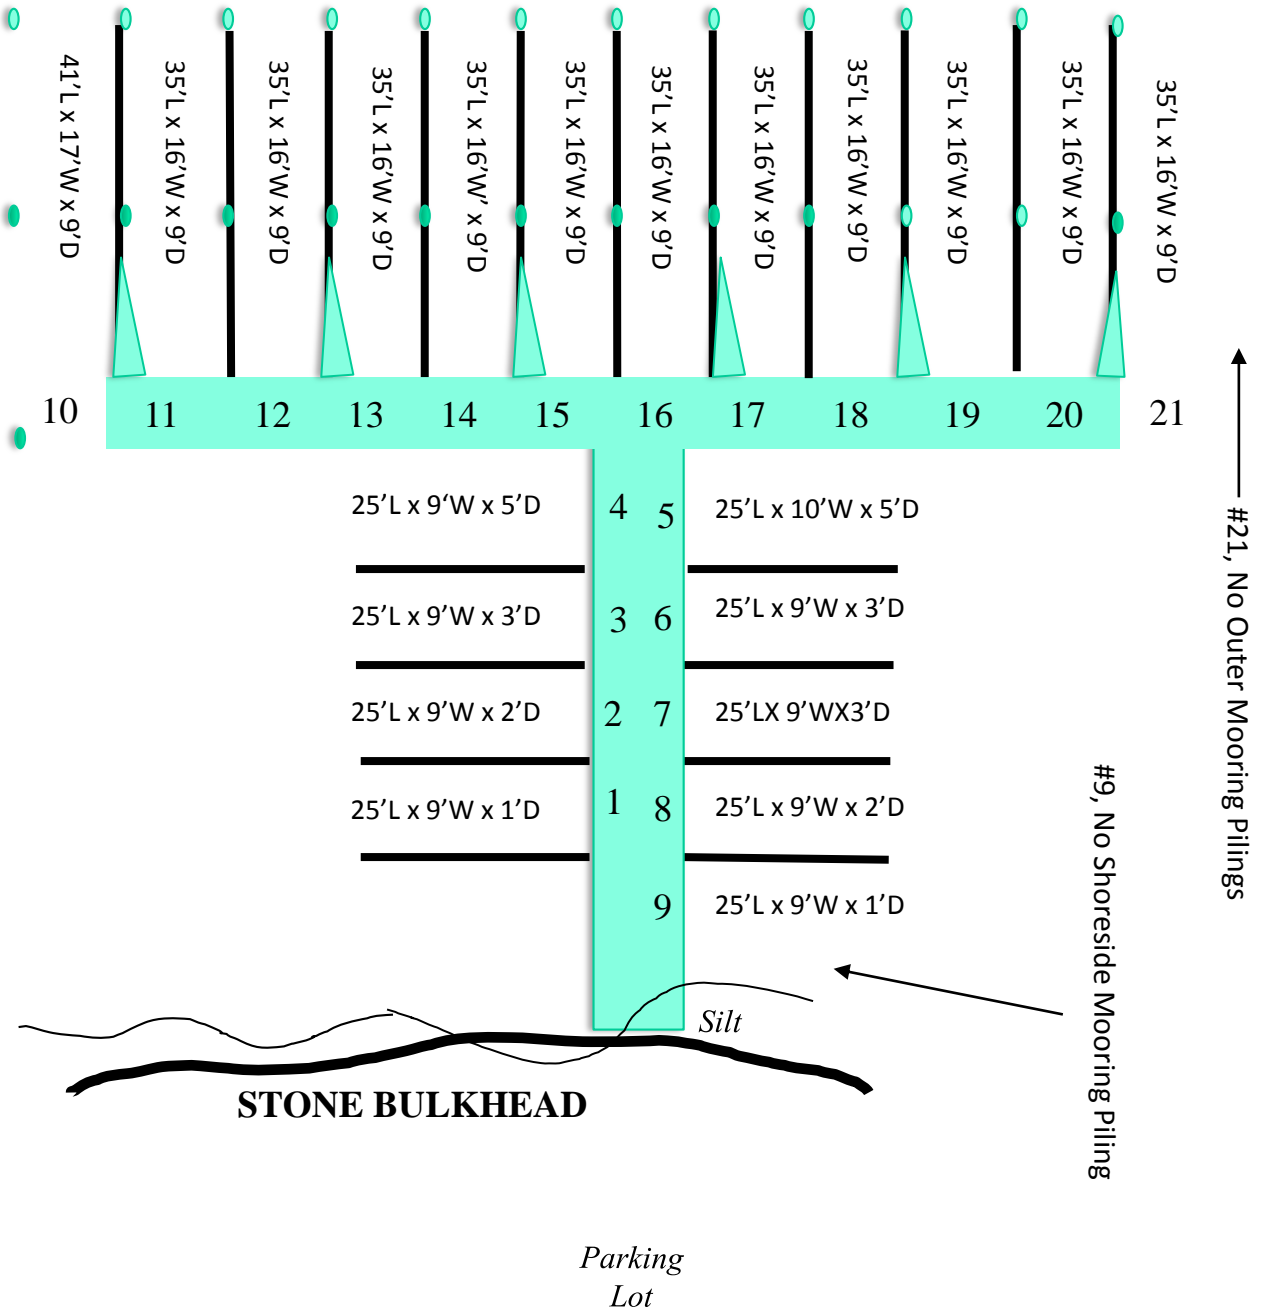

Dock 1 Diagram

(dimensions are in feet, not to scale, depth markings approximate)

Dock 2 Slip Diagram

(dimensions are in feet, not to scale, depth markings approximate)

Floating Dock Diagram

Lynch Point Dock and Beach